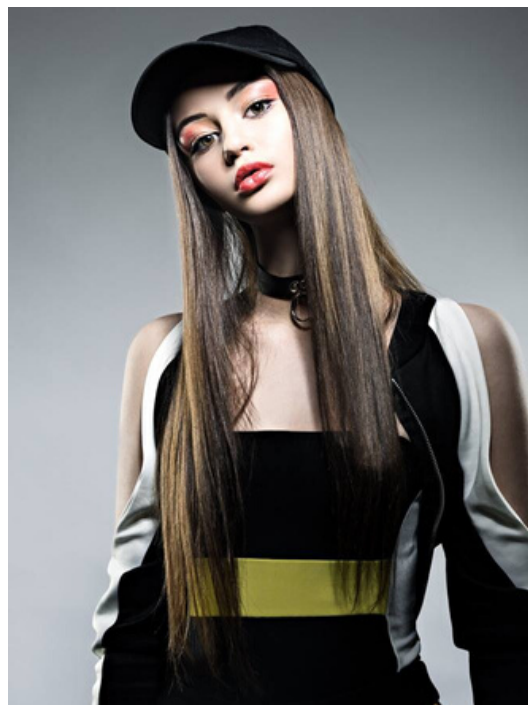

**MARIA M**  
<http://1stoption.ie/talent/maria-m/>

Height: 5'10, Bust: 32B, Waist:25, Hips: 37, Dress size: 8,  
Shoes: 6, Eyes: Brown, Hair: Brown

[bookings@1stoption.ie](mailto:bookings@1stoption.ie)